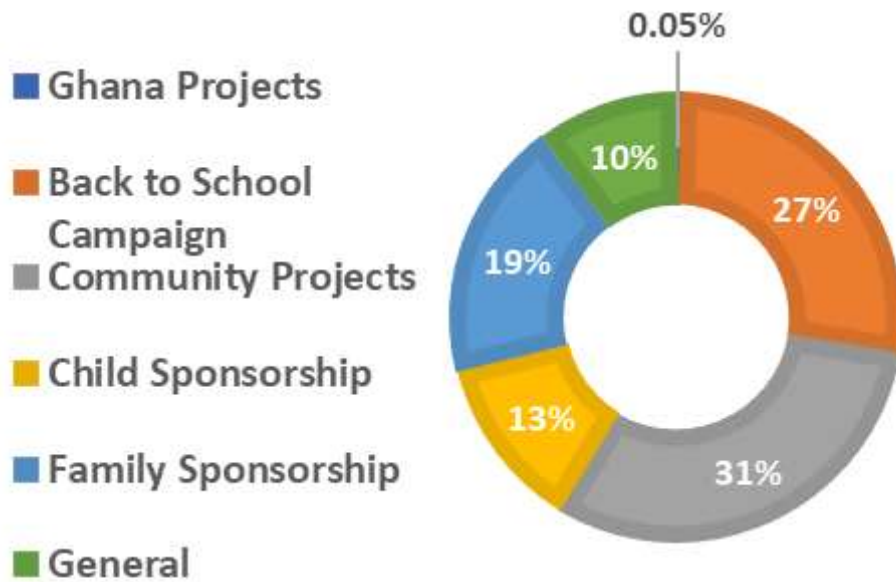

Julia Burchell
M.G. Newell

Travis Sholin
Keystone Financial Services

Peter Gafa
Methodist Hospital

2023 FINANCIALS

DONATIONS

**FY23
Totals
\$49639**

EXPENSES

**FY23
Totals
\$47157**