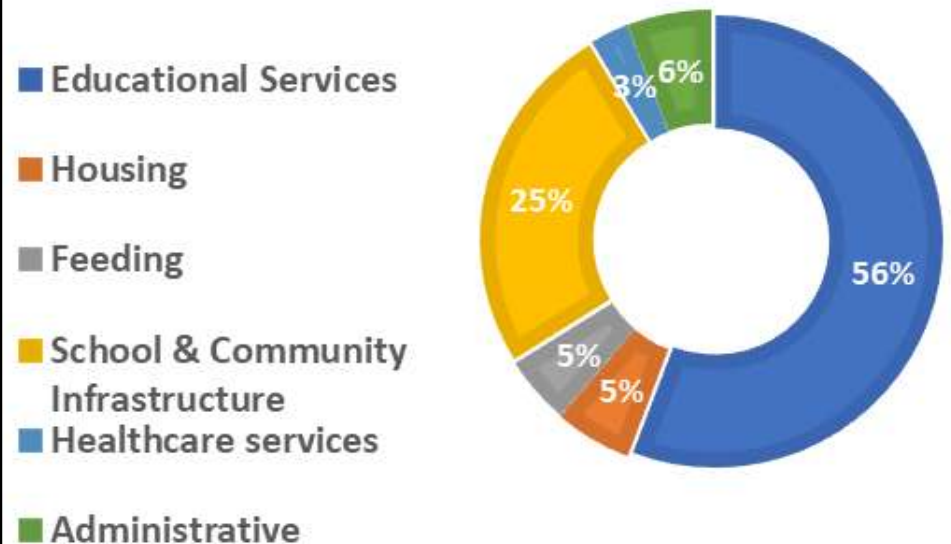

Julia Burchell
M.G. Newell

Travis Sholin
Keystone Financial Services

Peter Gafa
Methodist Hospital

2023 FINANCIALS

DONATIONS

**FY23
Totals
\$49639**

EXPENSES

**FY23
Totals
\$47157**